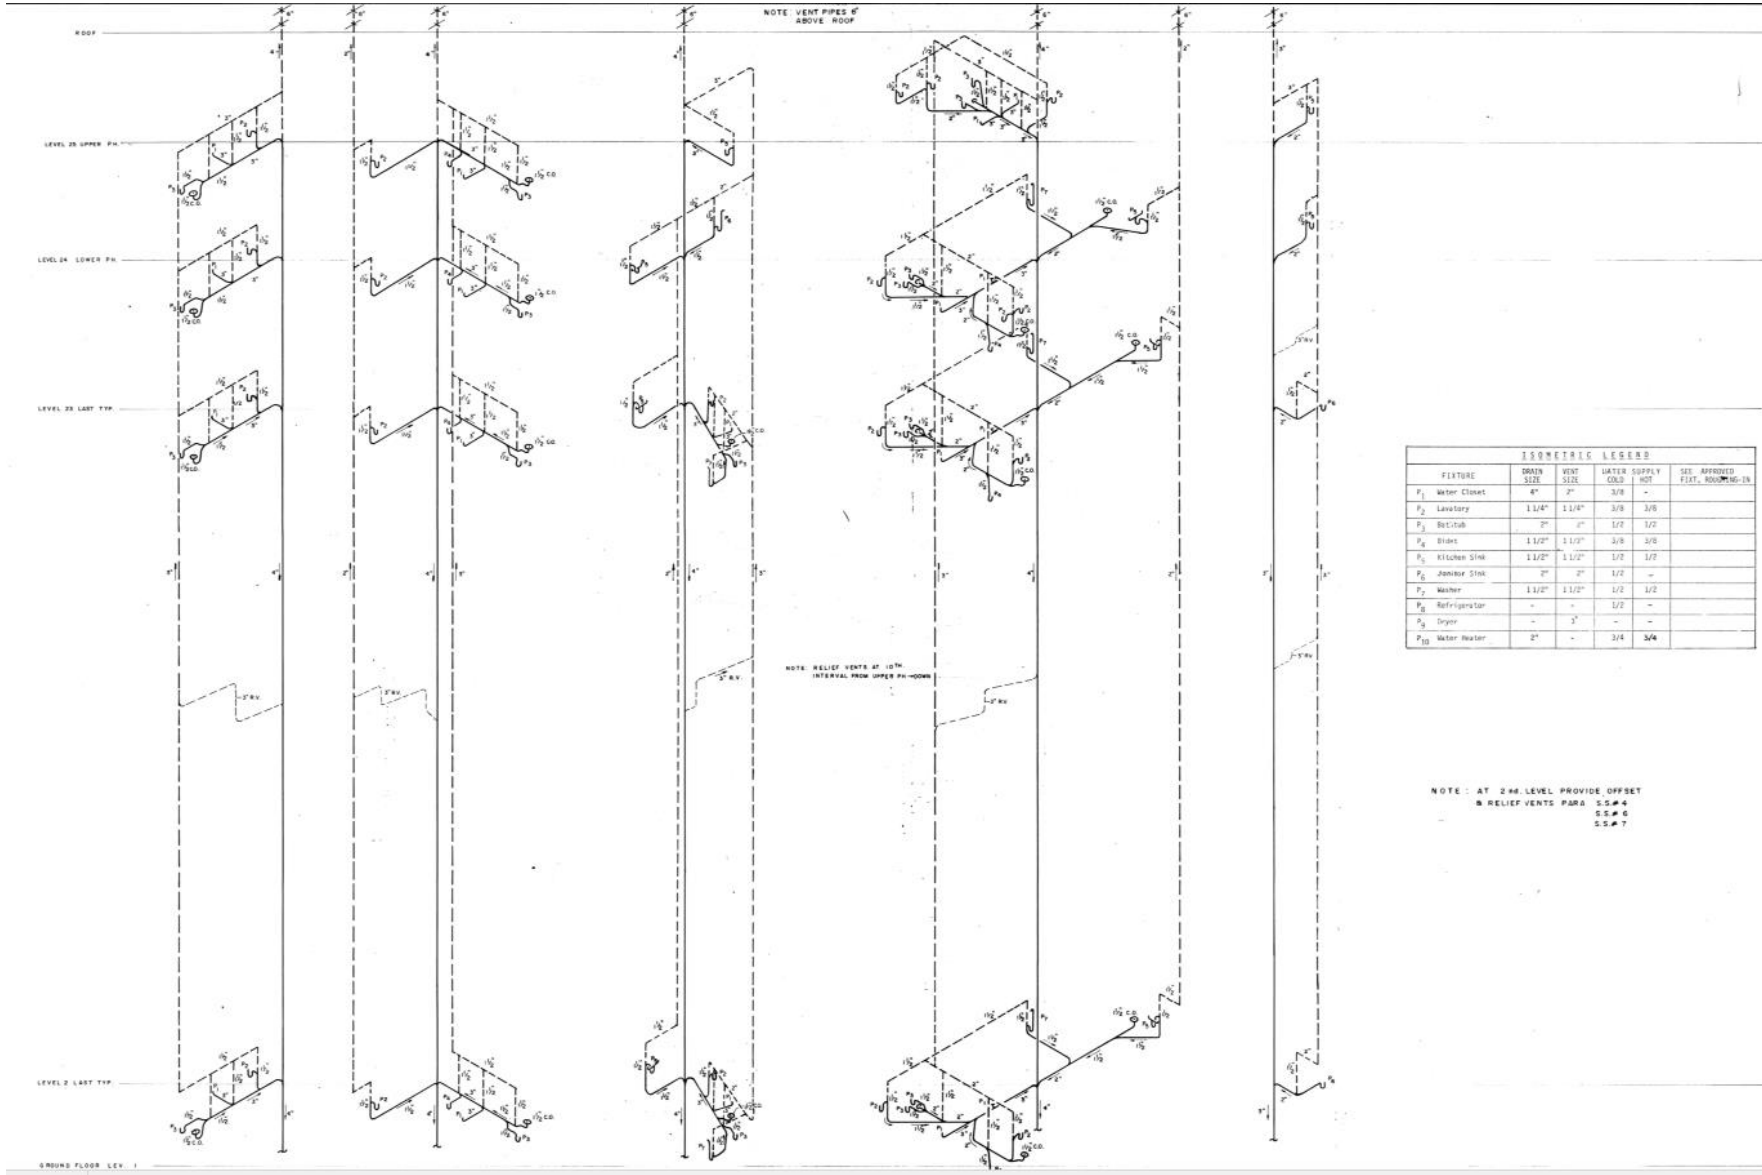

2406  
UPPER LEVEL

**LOWER PENTHOUSE FLOOR PLAN**

SCALE 1/8" = 1'-0"

**UPPER PENTHOUSE FLOOR PLAN**

SCALE 1/8"=1'-0"

2405  
UPPER LEVEL

2406  
UPPER LEVEL

FOUR BEDROOM (LAGOON) LOWER

2406  
LOWER LEVEL

**ISOMETRIC LEGEND**

FITURE	DRAIN SIZE	VENT SIZE	WATER SUPPLY		SEE APPROVED FIT. ROOM 40-78
			COND.	HOT	
P <sub>1</sub> Water Closet	4"	2"	3/8	-	
P <sub>2</sub> Lavatory	1 1/4"	1 1/4"	3/8	3/8	
P <sub>3</sub> Bidet	2"	1"	1/2	1/2	
P <sub>4</sub> Sinks	1 1/2"	1 1/2"	3/8	3/8	
P <sub>5</sub> Kitchen Sink	1 1/2"	1 1/2"	1/2	1/2	
P <sub>6</sub> Janitor Sink	2"	2"	1/2	-	
P <sub>7</sub> Washer	1 1/2"	1 1/2"	1/2	1/2	
P <sub>8</sub> Refrigerator	-	-	1/2	-	
P <sub>9</sub> Dryer	-	2"	-	-	
P <sub>10</sub> Water Heater	2"	-	3/4	3/4	