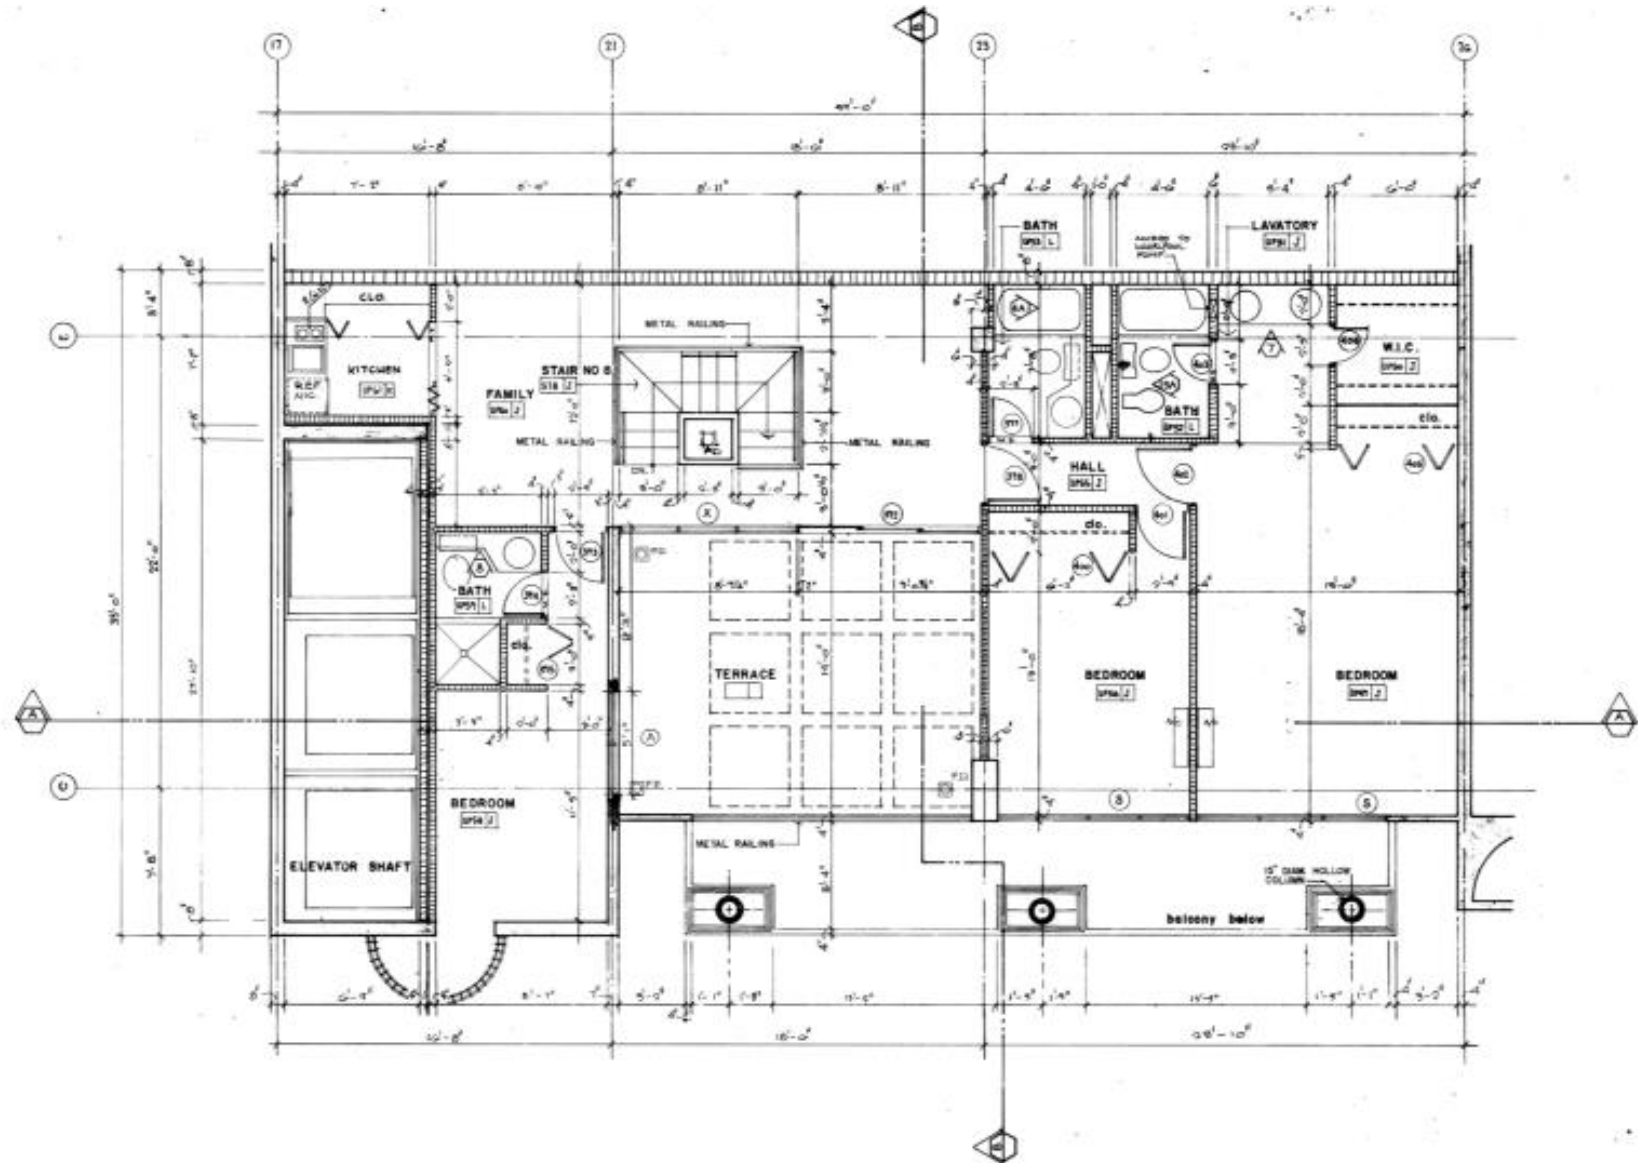

# Plaza del Mar Fachada Apts Ph's

**Ventanas de Guillotina,  
Heavy Duty Full Glass  
Puertas de Sliding Doors Según Plano  
Cristal 1/4" Laminado Color Solar Gray  
Marcos Color Aluminio Anonizado  
Puertas Sólidas de las Habitaciones en  
Madera o Aluminio (Pintadas del Color  
de la Pared)**

PENTHOUSE THREE-BEDROOM UNIT - LOWER LEVEL  
SCALE 1/4" = 1'-0"

2405 / 2406  
LOWER LEVEL

PENTHOUSE THREE-BEDROOM UNIT - UPPER LEVEL  
 SCALE 1/4" = 1'-0"

2405  
 UPPER LEVEL

**PENTHOUSE FOUR-BEDROOM UNIT - UPPER LEVEL (CENTER)**  
 SCALE 1/8" = 1'-0"

NOTE: THE PENTHOUSE FOUR-BEDROOM UNIT - LOWER LEVEL (CENTER) IS SIMILAR TO THE PENTHOUSE THREE-BEDROOM UNIT - LOWER LEVEL (CENTER) BUT OPPOSITE.

2406  
 UPPER LEVEL

**PENTHOUSE THREE-BEDROOM UNIT-LOWER LEVEL**