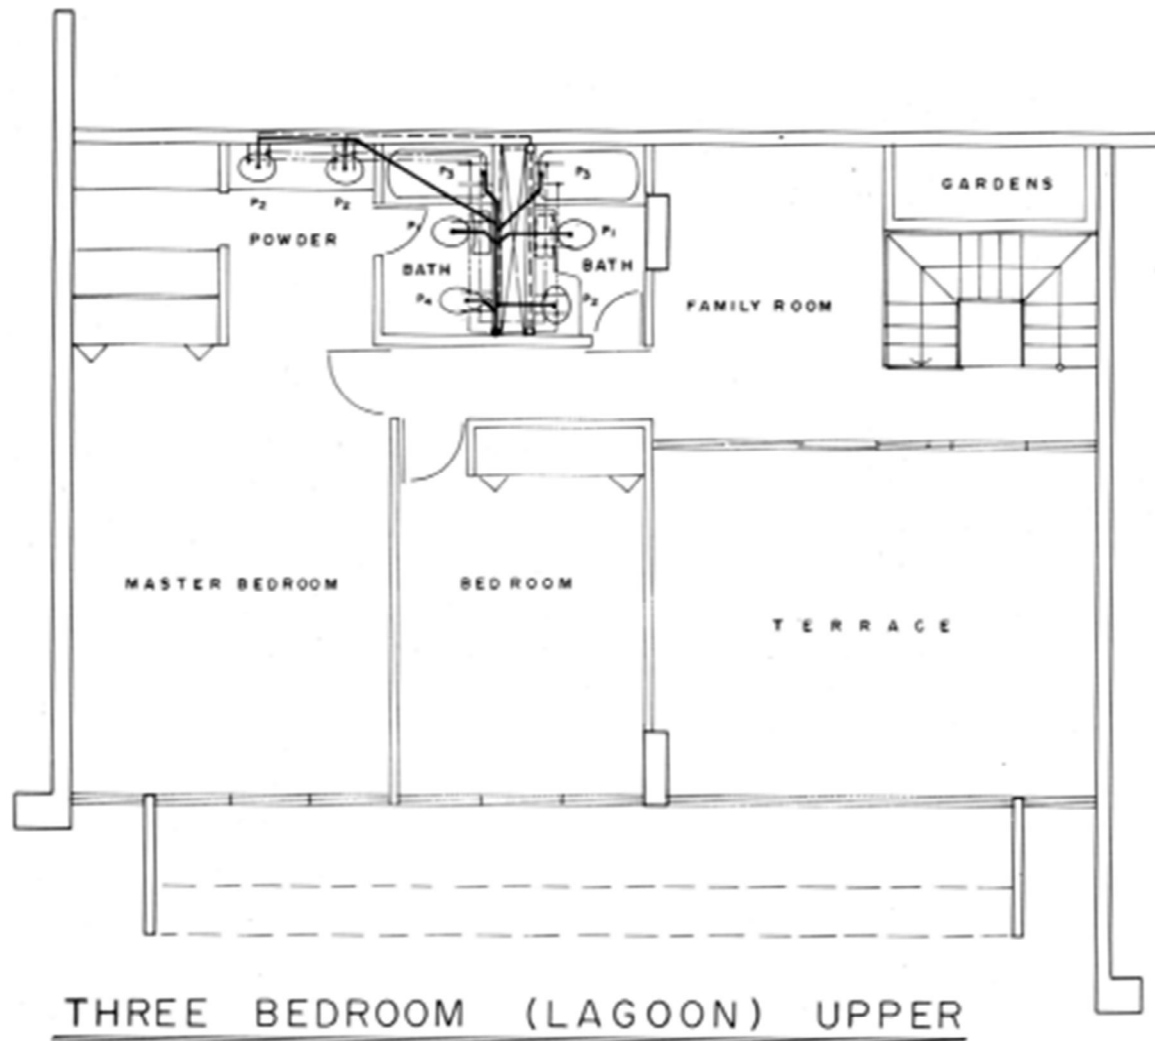

2406  
UPPER LEVEL

**LOWER PENTHOUSE FLOOR PLAN**

SCALE 1/8" = 1'-0"

**UPPER PENTHOUSE FLOOR PLAN**

SCALE 1/8"=1'-0"

2405  
UPPER LEVEL

2406  
UPPER LEVEL

FOUR BEDROOM (LAGOON) LOWER

2406  
LOWER LEVEL

**ISOMETRIC LEGEND**

FITURE	DRAIN SIZE	VENT SIZE	WATER SUPPLY		SEE APPROVED FIT. ROOM 40-78
			COND.	HOT	
P <sub>1</sub> Water Closet	4"	2"	3/8	-	
P <sub>2</sub> Lavatory	1 1/4"	1 1/4"	3/8	3/8	
P <sub>3</sub> Bidet	2"	1"	1/2	1/2	
P <sub>4</sub> Sinks	1 1/2"	1 1/2"	3/8	3/8	
P <sub>5</sub> Kitchen Sink	1 1/2"	1 1/2"	1/2	1/2	
P <sub>6</sub> Janitor Sink	2"	2"	1/2	-	
P <sub>7</sub> Washer	1 1/2"	1 1/2"	1/2	1/2	
P <sub>8</sub> Refrigerator	-	-	1/2	-	
P <sub>9</sub> Dryer	-	2"	-	-	
P <sub>10</sub> Water Heater	2"	-	3/4	3/4	