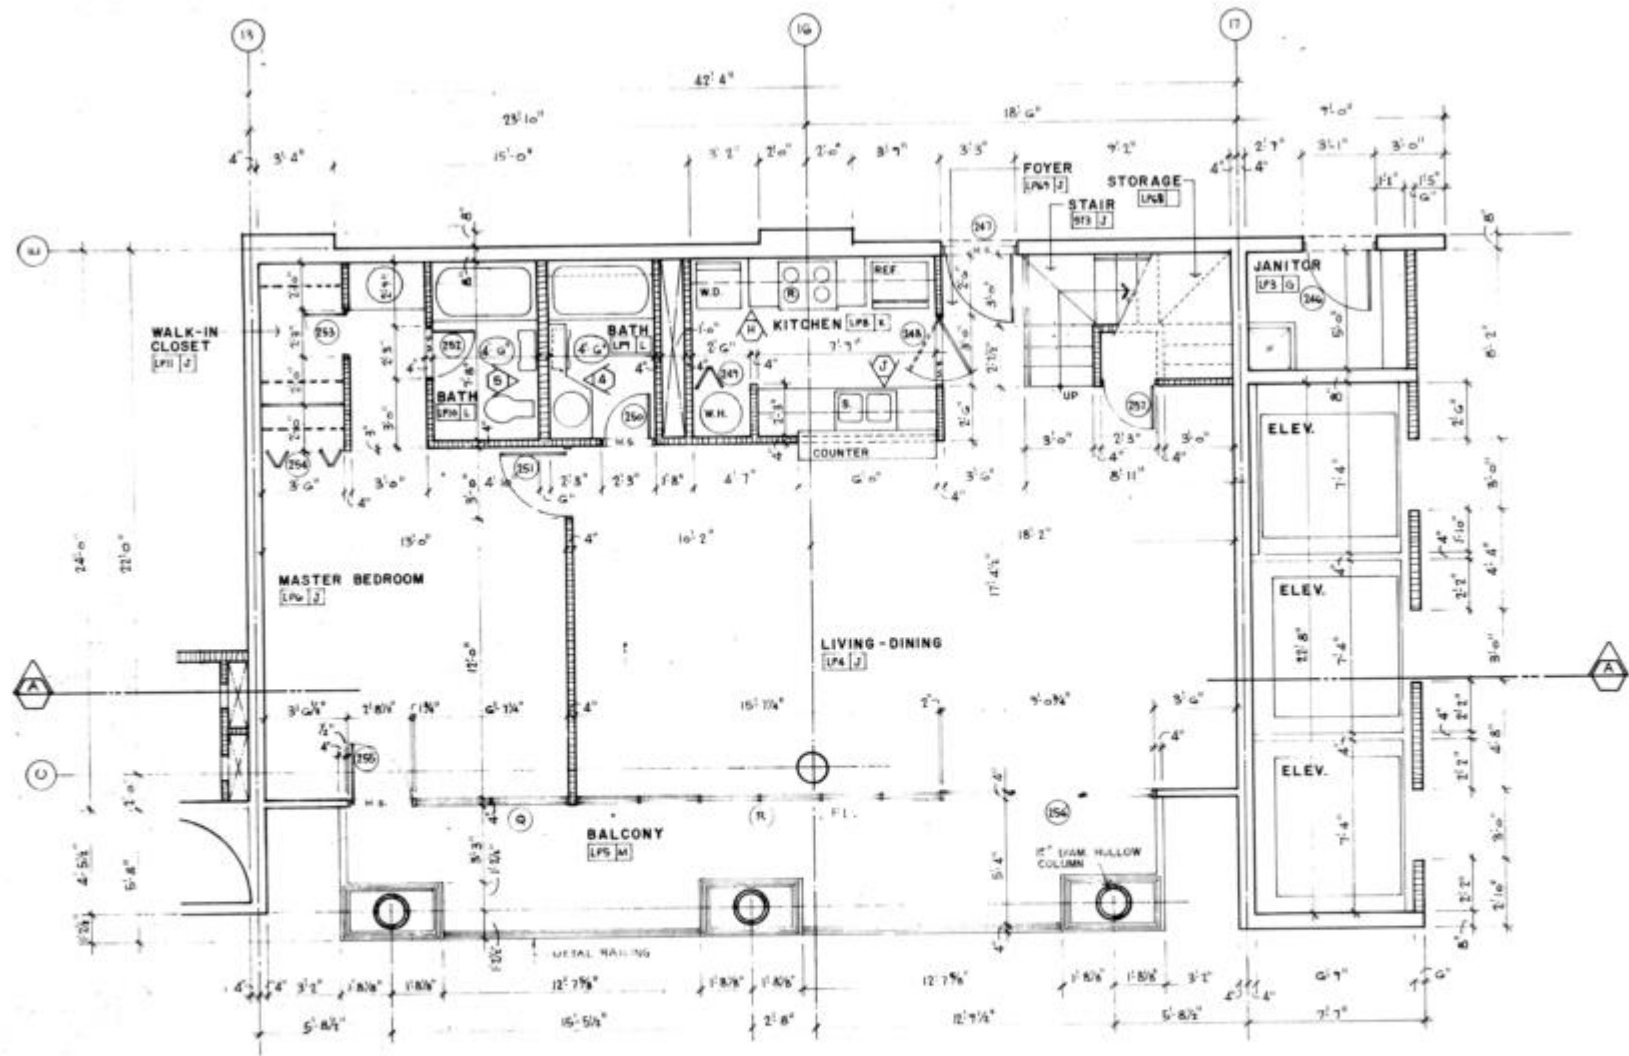

# Plaza del Mar Fachada Apts Ph's

**Ventanas de Guillotina,  
Heavy Duty Full Glass  
Puertas de Sliding Doors Según Plano  
Cristal 1/4" Laminado Color Solar Gray  
Marcos Color Aluminio Anonizado  
Puertas Sólidas de las Habitaciones en  
Madera o Aluminio (Pintadas del Color  
de la Pared)**

PENTHOUSE THREE-BEDROOM UNIT - LOWER LEVEL  
SCALE 1/4" = 1'-0"

2405 / 2406  
LOWER LEVEL

PENTHOUSE THREE-BEDROOM UNIT - UPPER LEVEL  
 SCALE 1/4" = 1'-0"

2405  
 UPPER LEVEL

**PENTHOUSE FOUR-BEDROOM UNIT - UPPER LEVEL (CENTER)**  
 SCALE 1/8" = 1'-0"

NOTE: THE PENTHOUSE FOUR-BEDROOM UNIT - LOWER LEVEL (CENTER) IS SIMILAR TO THE PENTHOUSE THREE-BEDROOM UNIT - LOWER LEVEL (CENTER) BUT OPPOSITE.

2406  
 UPPER LEVEL

**PENTHOUSE THREE-BEDROOM UNIT-LOWER LEVEL**

SCALE - 1/4" = 1'-0"

2405 / 2406  
LOWER LEVEL

**PENTHOUSE THREE - BEDROOM UNIT - UPPER LEVEL**

SCALE : 1/4" = 1'-0"

2405  
UPPER LEVEL

**PENTHOUSE FOUR-BEDROOM UNIT-UPPER LEVEL (CENTER)**

SCALE: 1/4" = 1'-0"