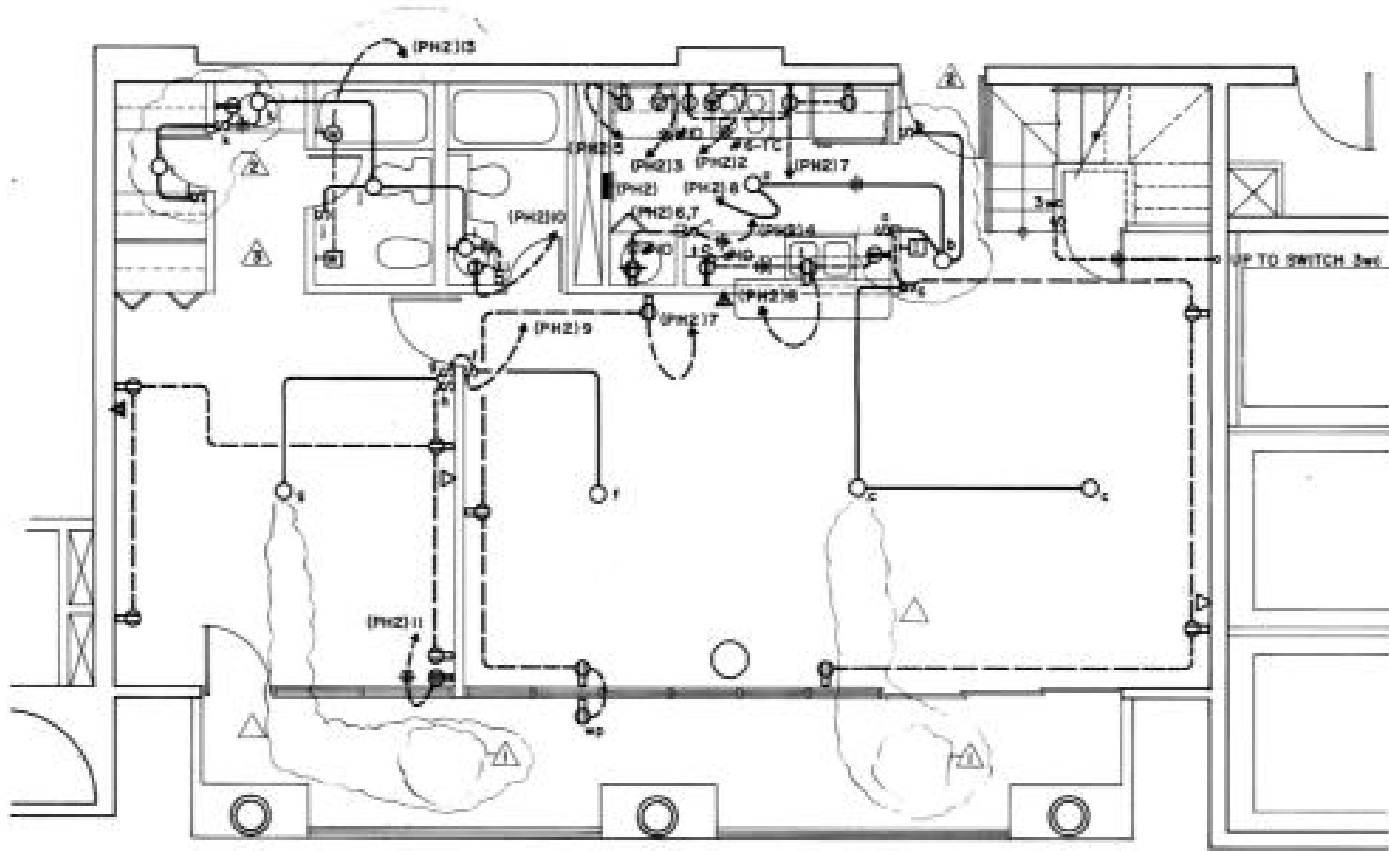

PENTHOUSE THREE-BEDROOM UNIT - LOWER LEVEL  
SCALE 1/4" = 1'-0"

2405 / 2406  
LOWER LEVEL

PENTHOUSE THREE-BEDROOM UNIT - UPPER LEVEL  
 SCALE 1/4" = 1'-0"

2405  
 UPPER LEVEL

**PENTHOUSE FOUR-BEDROOM UNIT - UPPER LEVEL (CENTER)**  
 SCALE 1/8" = 1'-0"

NOTE: THE PENTHOUSE FOUR-BEDROOM UNIT - LOWER LEVEL (CENTER) IS SIMILAR TO THE PENTHOUSE THREE-BEDROOM UNIT - LOWER LEVEL (CENTER) BUT OPPOSITE.

2406  
 UPPER LEVEL

**PENTHOUSE THREE-BEDROOM UNIT-LOWER LEVEL**

SCALE - 1/4" = 1'-0"

2405 / 2406  
LOWER LEVEL

**PENTHOUSE THREE - BEDROOM UNIT - UPPER LEVEL**

SCALE : 1/4" = 1'-0"

2405  
UPPER LEVEL

**PENTHOUSE FOUR-BEDROOM UNIT-UPPER LEVEL (CENTER)**

SCALE: 1/4" = 1'-0"

2406  
LOWER LEVEL

**ISOMETRIC LEGEND**

FITURE	DRAIN SIZE	VENT SIZE	WATER SUPPLY		SEE APPROVED FIT. ROOM 40-78
			COND.	HOT	
P <sub>1</sub> Water Closet	4"	2"	3/8	-	
P <sub>2</sub> Lavatory	1 1/4"	1 1/4"	3/8	3/8	
P <sub>3</sub> Bidet	2"	1"	1/2	1/2	
P <sub>4</sub> Sinks	1 1/2"	1 1/2"	3/8	3/8	
P <sub>5</sub> Kitchen Sink	1 1/2"	1 1/2"	1/2	1/2	
P <sub>6</sub> Janitor Sink	2"	2"	1/2	-	
P <sub>7</sub> Washer	1 1/2"	1 1/2"	1/2	1/2	
P <sub>8</sub> Refrigerator	-	-	1/2	-	
P <sub>9</sub> Dryer	-	2"	-	-	
P <sub>10</sub> Water Heater	2"	-	3/4	3/4	