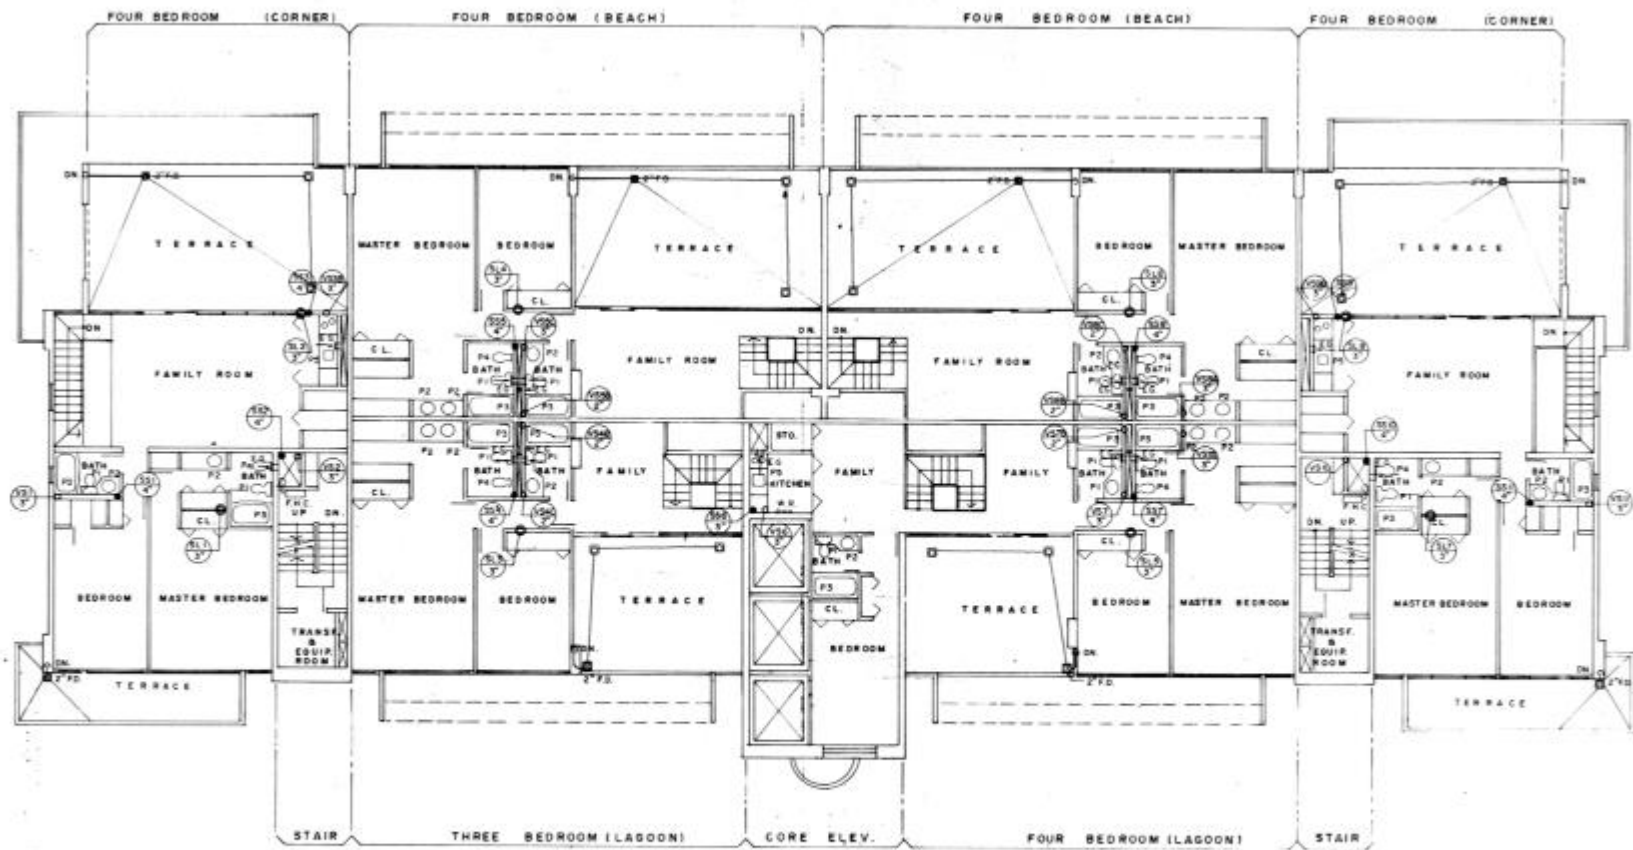

SCALE - 1/4" = 1'-0"

2405 / 2406  
LOWER LEVEL

**PENTHOUSE THREE - BEDROOM UNIT - UPPER LEVEL**

SCALE : 1/4" = 1'-0"

2405  
UPPER LEVEL

**PENTHOUSE FOUR-BEDROOM UNIT-UPPER LEVEL (CENTER)**

SCALE: 1/4" = 1'-0"

2406  
UPPER LEVEL

**LOWER PENTHOUSE FLOOR PLAN**

SCALE 1/8" = 1'-0"

**UPPER PENTHOUSE FLOOR PLAN**

SCALE 1/8"=1'-0"

2405  
UPPER LEVEL

2406  
UPPER LEVEL

FOUR BEDROOM (LAGOON) LOWER

2406  
LOWER LEVEL

**ISOMETRIC LEGEND**

FITURE	DRAIN SIZE	VENT SIZE	WATER SUPPLY		SEE APPROVED FIT. ROOM 40-78
			COND.	HOT	
P <sub>1</sub> Water Closet	4"	2"	3/8	-	
P <sub>2</sub> Lavatory	1 1/4"	1 1/4"	3/8	3/8	
P <sub>3</sub> Bidet	2"	1"	1/2	1/2	
P <sub>4</sub> Sinks	1 1/2"	1 1/2"	3/8	3/8	
P <sub>5</sub> Kitchen Sink	1 1/2"	1 1/2"	1/2	1/2	
P <sub>6</sub> Janitor Sink	2"	2"	1/2	-	
P <sub>7</sub> Washer	1 1/2"	1 1/2"	1/2	1/2	
P <sub>8</sub> Refrigerator	-	-	1/2	-	
P <sub>9</sub> Dryer	-	2"	-	-	
P <sub>10</sub> Water Heater	2"	-	3/4	3/4	