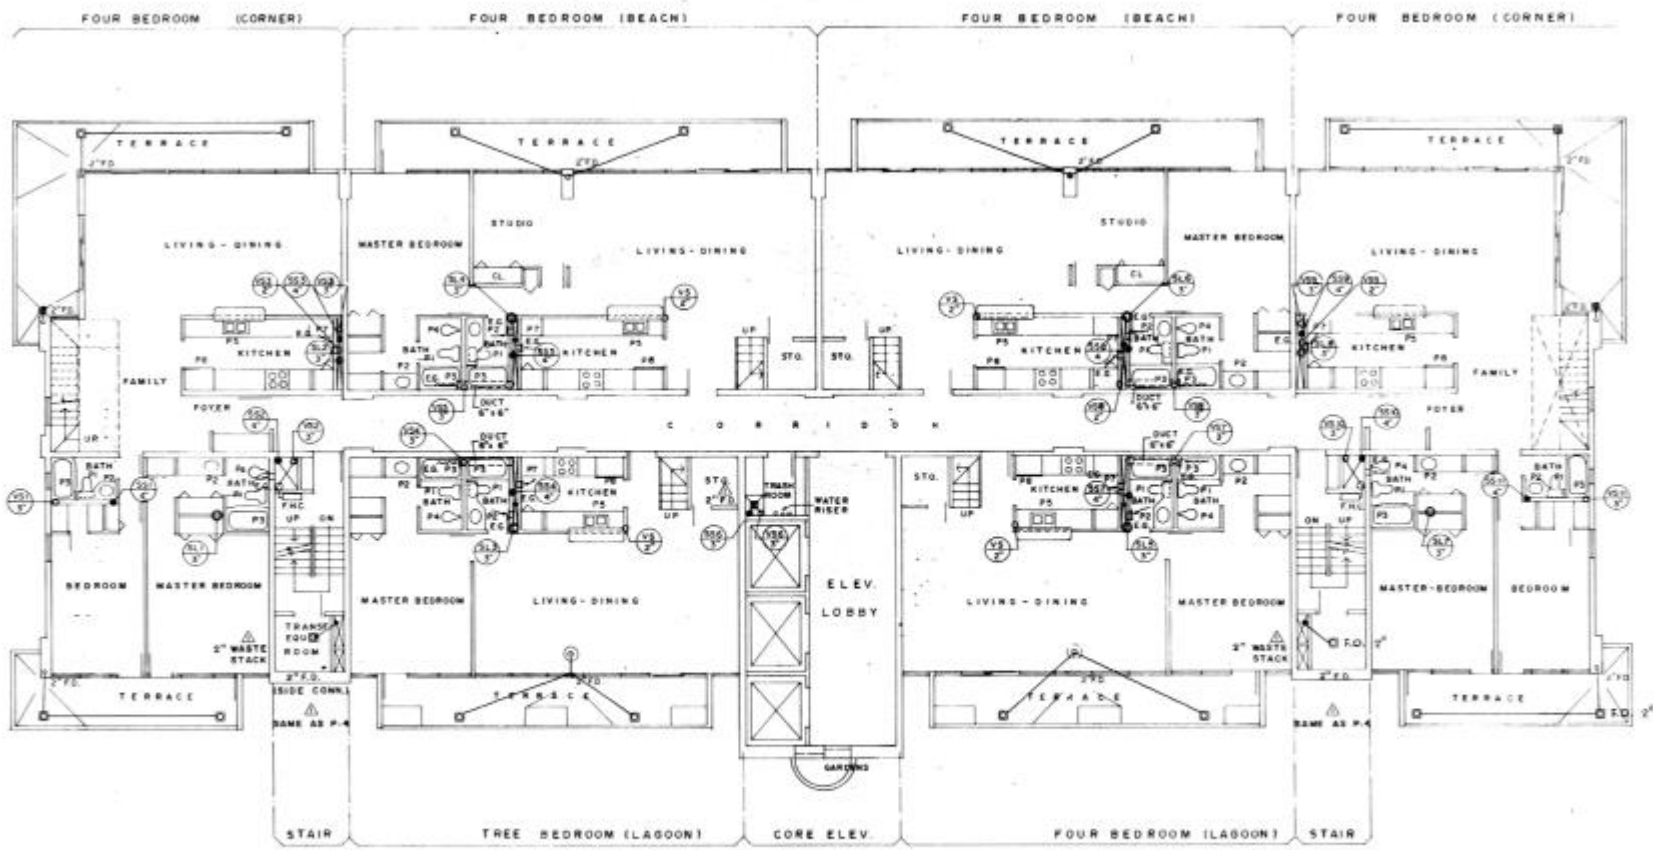

SCALE - 1/4" = 1'-0"

2405 / 2406  
LOWER LEVEL

**PENTHOUSE THREE - BEDROOM UNIT - UPPER LEVEL**

SCALE : 1/4" = 1'-0"

2405  
UPPER LEVEL

**PENTHOUSE FOUR-BEDROOM UNIT-UPPER LEVEL (CENTER)**

SCALE: 1/4" = 1'-0"

2406  
UPPER LEVEL

**LOWER PENTHOUSE FLOOR PLAN**

SCALE 1/8" = 1'-0"

**UPPER PENTHOUSE FLOOR PLAN**

SCALE 1/8"=1'-0"

2405  
UPPER LEVEL

2406  
UPPER LEVEL

FOUR BEDROOM (LAGOON) LOWER

2406  
LOWER LEVEL

**ISOMETRIC LEGEND**

FITURE	DRAIN SIZE	VENT SIZE	WATER SUPPLY		SEE APPROVED FIT. ROOM 40-78
			COND.	HOT	
P <sub>1</sub> Water Closet	4"	2"	3/8	-	
P <sub>2</sub> Lavatory	1 1/4"	1 1/4"	3/8	3/8	
P <sub>3</sub> Bidet	2"	1"	1/2	1/2	
P <sub>4</sub> Sinks	1 1/2"	1 1/2"	3/8	3/8	
P <sub>5</sub> Kitchen Sink	1 1/2"	1 1/2"	1/2	1/2	
P <sub>6</sub> Janitor Sink	2"	2"	1/2	-	
P <sub>7</sub> Washer	1 1/2"	1 1/2"	1/2	1/2	
P <sub>8</sub> Refrigerator	-	-	1/2	-	
P <sub>9</sub> Dryer	-	2"	-	-	
P <sub>10</sub> Water Heater	2"	-	3/4	3/4	