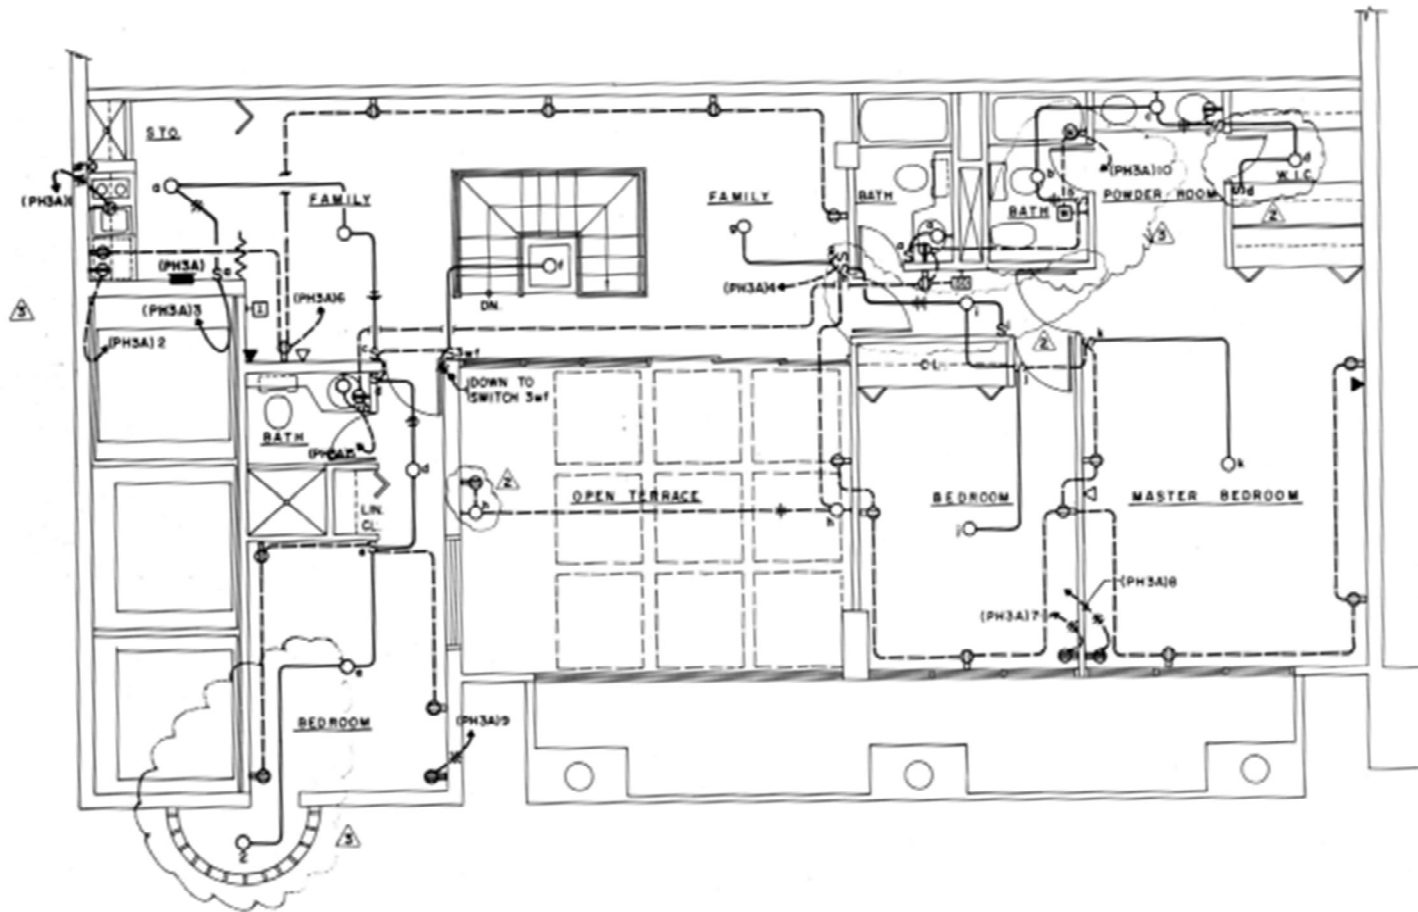

SCALE - 1/4" = 1'-0"

2405 / 2406  
LOWER LEVEL

**PENTHOUSE THREE - BEDROOM UNIT - UPPER LEVEL**

SCALE : 1/4" = 1'-0"

2405  
UPPER LEVEL

**PENTHOUSE FOUR-BEDROOM UNIT-UPPER LEVEL (CENTER)**

SCALE: 1/4" = 1'-0"

2406  
UPPER LEVEL

**LOWER PENTHOUSE FLOOR PLAN**

SCALE 1/8" = 1'-0"

**UPPER PENTHOUSE FLOOR PLAN**

SCALE 1/8"=1'-0"

2405  
UPPER LEVEL

2406  
UPPER LEVEL

FOUR BEDROOM (LAGOON) LOWER

2406  
LOWER LEVEL

**ISOMETRIC LEGEND**

FITURE	DRAIN SIZE	VENT SIZE	WATER SUPPLY		SEE APPROVED FIT. ROOM 40-78
			COND.	HOT	
P <sub>1</sub> Water Closet	4"	2"	3/8	-	
P <sub>2</sub> Lavatory	1 1/4"	1 1/4"	3/8	3/8	
P <sub>3</sub> Bidet	2"	1"	1/2	1/2	
P <sub>4</sub> Sinks	1 1/2"	1 1/2"	3/8	3/8	
P <sub>5</sub> Kitchen Sink	1 1/2"	1 1/2"	1/2	1/2	
P <sub>6</sub> Janitor Sink	2"	2"	1/2	-	
P <sub>7</sub> Washer	1 1/2"	1 1/2"	1/2	1/2	
P <sub>8</sub> Refrigerator	-	-	1/2	-	
P <sub>9</sub> Dryer	-	2"	-	-	
P <sub>10</sub> Water Heater	2"	-	3/4	3/4	