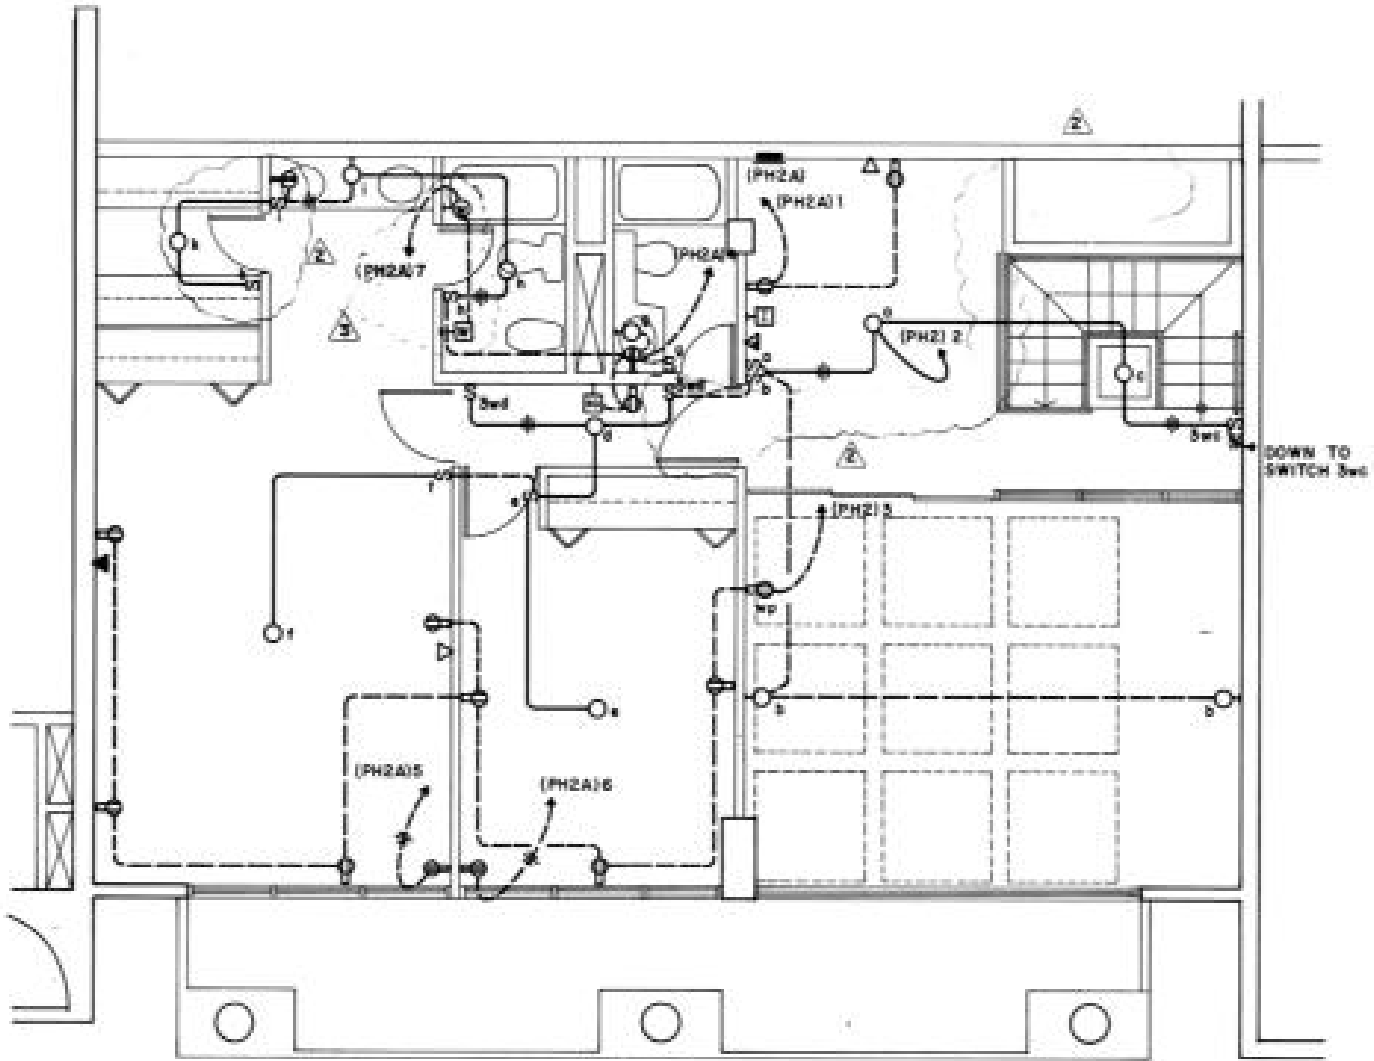

NOTE: THE PENTHOUSE FOUR-BEDROOM UNIT - LOWER LEVEL (CENTER) IS SIMILAR TO THE PENTHOUSE THREE-BEDROOM UNIT - LOWER LEVEL (CENTER) BUT OPPOSITE.

2406  
 UPPER LEVEL

**PENTHOUSE THREE-BEDROOM UNIT-LOWER LEVEL**

SCALE - 1/4" = 1'-0"

2405 / 2406  
LOWER LEVEL

**PENTHOUSE THREE - BEDROOM UNIT - UPPER LEVEL**

SCALE : 1/4" = 1'-0"

2405  
UPPER LEVEL

**PENTHOUSE FOUR-BEDROOM UNIT-UPPER LEVEL (CENTER)**

SCALE: 1/4" = 1'-0"

2406  
UPPER LEVEL

**LOWER PENTHOUSE FLOOR PLAN**

SCALE 1/8" = 1'-0"

**UPPER PENTHOUSE FLOOR PLAN**

SCALE 1/8"=1'-0"

2405  
UPPER LEVEL

2406  
UPPER LEVEL

FOUR BEDROOM (LAGOON) LOWER

2406  
LOWER LEVEL

**ISOMETRIC LEGEND**

FITURE	DRAIN SIZE	VENT SIZE	WATER SUPPLY		SEE APPROVED FIT. ROOM 40-78
			COND.	HOT	
P <sub>1</sub> Water Closet	4"	2"	3/8	-	
P <sub>2</sub> Lavatory	1 1/4"	1 1/4"	3/8	3/8	
P <sub>3</sub> Bidet	2"	1"	1/2	1/2	
P <sub>4</sub> Sinks	1 1/2"	1 1/2"	3/8	3/8	
P <sub>5</sub> Kitchen Sink	1 1/2"	1 1/2"	1/2	1/2	
P <sub>6</sub> Janitor Sink	2"	2"	1/2	-	
P <sub>7</sub> Washer	1 1/2"	1 1/2"	1/2	1/2	
P <sub>8</sub> Refrigerator	-	-	1/2	-	
P <sub>9</sub> Dryer	-	2"	-	-	
P <sub>10</sub> Water Heater	2"	-	3/4	3/4	