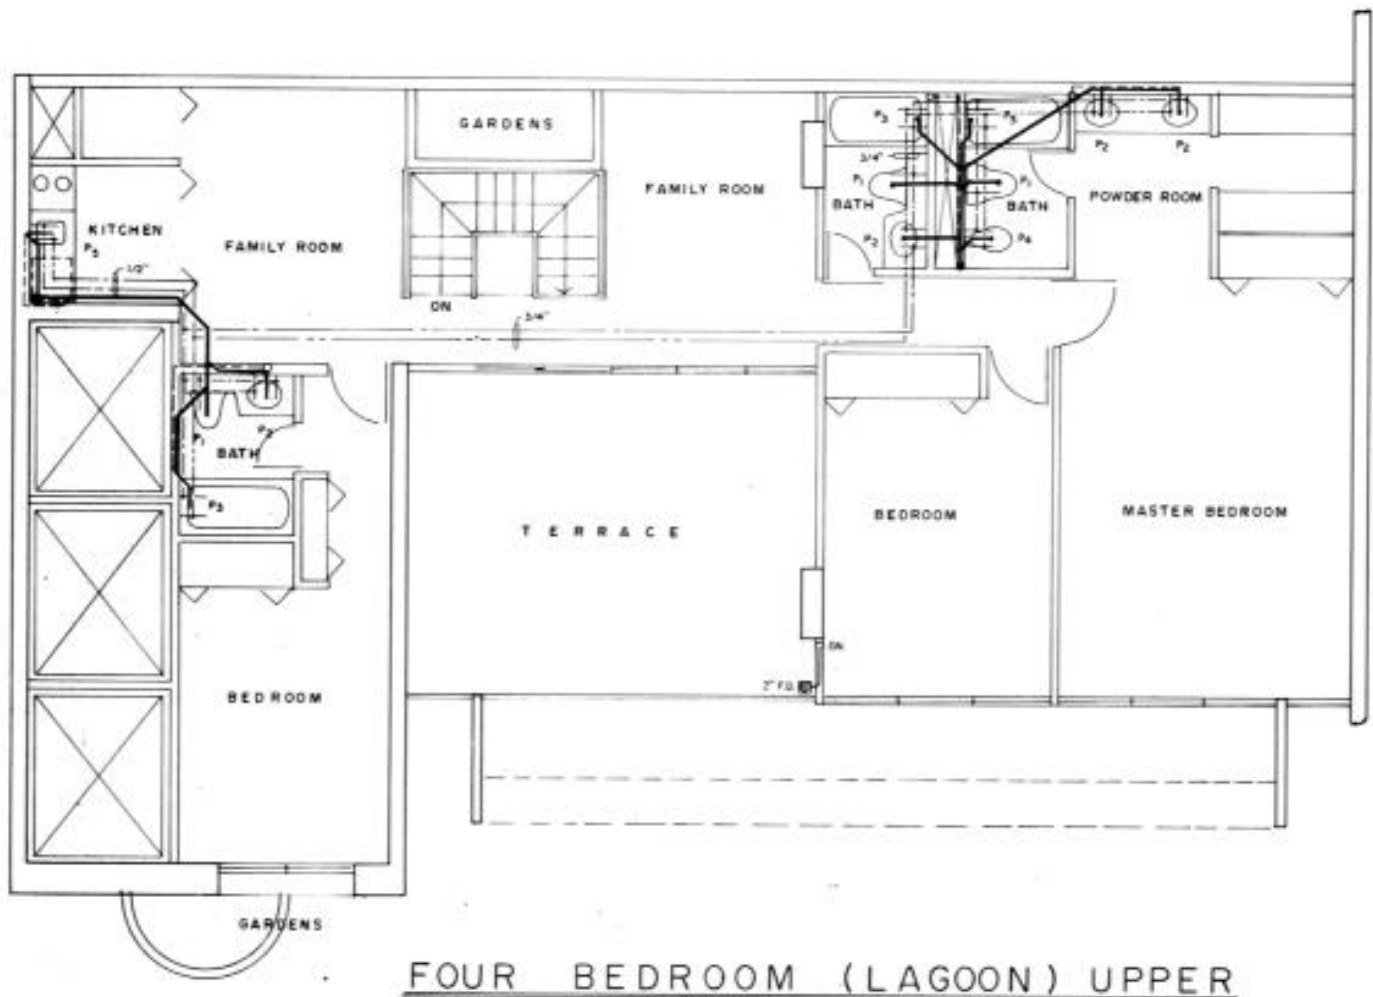

2406  
UPPER LEVEL

**LOWER PENTHOUSE FLOOR PLAN**

SCALE 1/8" = 1'-0"

**UPPER PENTHOUSE FLOOR PLAN**

SCALE 1/8"=1'-0"

2405  
UPPER LEVEL

2406  
UPPER LEVEL

FOUR BEDROOM (LAGOON) LOWER

2406  
LOWER LEVEL

**ISOMETRIC LEGEND**

FITURE	DRAIN SIZE	VENT SIZE	WATER SUPPLY		SEE APPROVED FIT. ROOM 40-78
			COND.	HOT	
P <sub>1</sub> Water Closet	4"	2"	3/8	-	
P <sub>2</sub> Lavatory	1 1/4"	1 1/4"	3/8	3/8	
P <sub>3</sub> Bidet	2"	1"	1/2	1/2	
P <sub>4</sub> Sinks	1 1/2"	1 1/2"	3/8	3/8	
P <sub>5</sub> Kitchen Sink	1 1/2"	1 1/2"	1/2	1/2	
P <sub>6</sub> Janitor Sink	2"	2"	1/2	-	
P <sub>7</sub> Washer	1 1/2"	1 1/2"	1/2	1/2	
P <sub>8</sub> Refrigerator	-	-	1/2	-	
P <sub>9</sub> Dryer	-	2"	-	-	
P <sub>10</sub> Water Heater	2"	-	3/4	3/4	