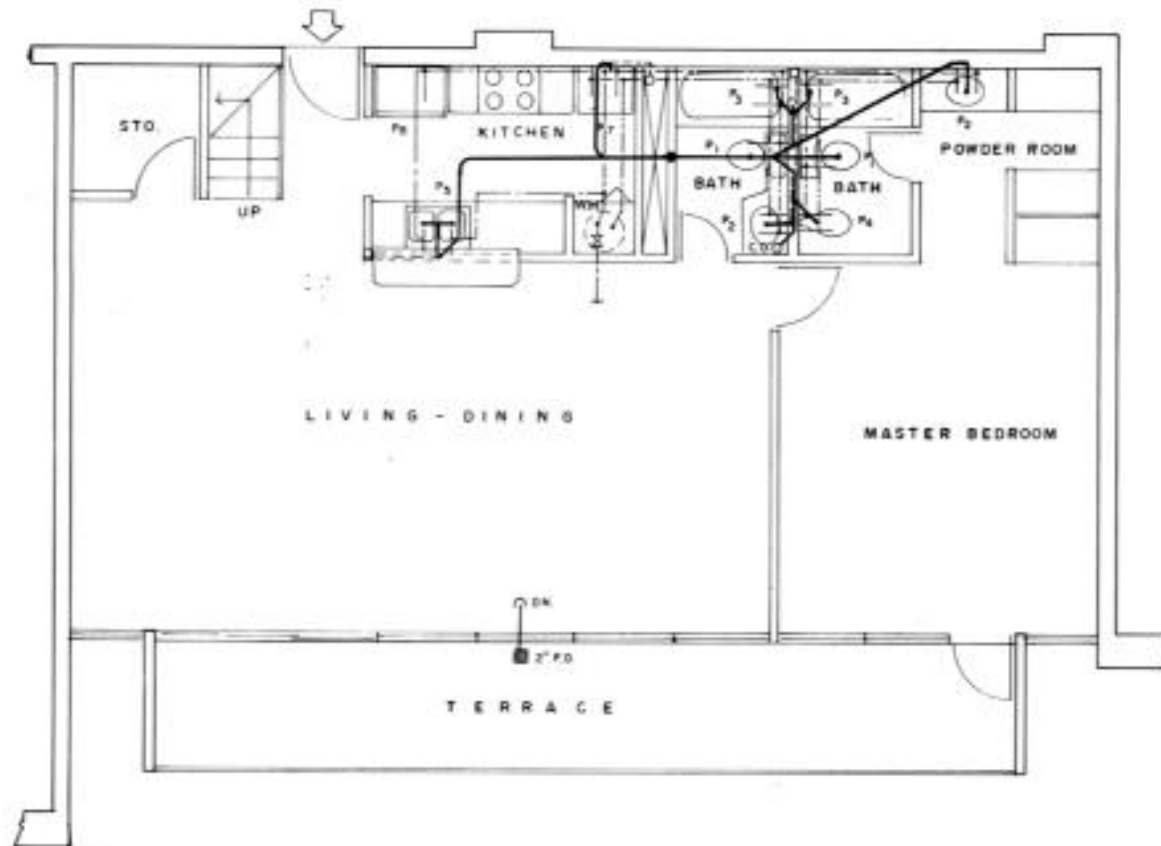

2406  
UPPER LEVEL

**LOWER PENTHOUSE FLOOR PLAN**

SCALE 1/8" = 1'-0"

**UPPER PENTHOUSE FLOOR PLAN**

SCALE 1/8"=1'-0"

2405  
UPPER LEVEL

2406  
UPPER LEVEL

FOUR BEDROOM (LAGOON) LOWER

2406  
LOWER LEVEL

**ISOMETRIC LEGEND**

FITURE	DRAIN SIZE	VENT SIZE	WATER SUPPLY		SEE APPROVED FIT. ROOM 40-78
			COND.	HOT	
P <sub>1</sub> Water Closet	4"	2"	3/8	-	
P <sub>2</sub> Lavatory	1 1/4"	1 1/4"	3/8	3/8	
P <sub>3</sub> Bidet	2"	1"	1/2	1/2	
P <sub>4</sub> Sinks	1 1/2"	1 1/2"	3/8	3/8	
P <sub>5</sub> Kitchen Sink	1 1/2"	1 1/2"	1/2	1/2	
P <sub>6</sub> Janitor Sink	2"	2"	1/2	-	
P <sub>7</sub> Washer	1 1/2"	1 1/2"	1/2	1/2	
P <sub>8</sub> Refrigerator	-	-	1/2	-	
P <sub>9</sub> Dryer	-	2"	-	-	
P <sub>10</sub> Water Heater	2"	-	3/4	3/4	