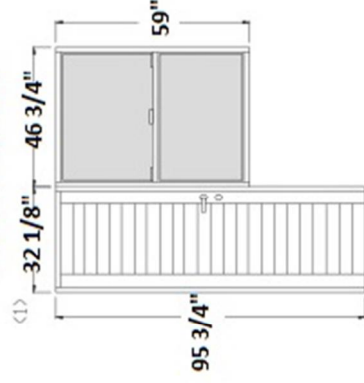

CUARTO MASTER

Puerta Sólida Aluminio o Madera (Color de la Pared)
Ventana de Guillotina, Heavy Duty Full Glass
Cristal 1/4" Laminado, Color Solar Gray
Aluminio Color Anonizado

***** RECTIFIQUE LAS MEDIDAS DE SU APARTAMENTO
PUEDA HABER VARIACION *****