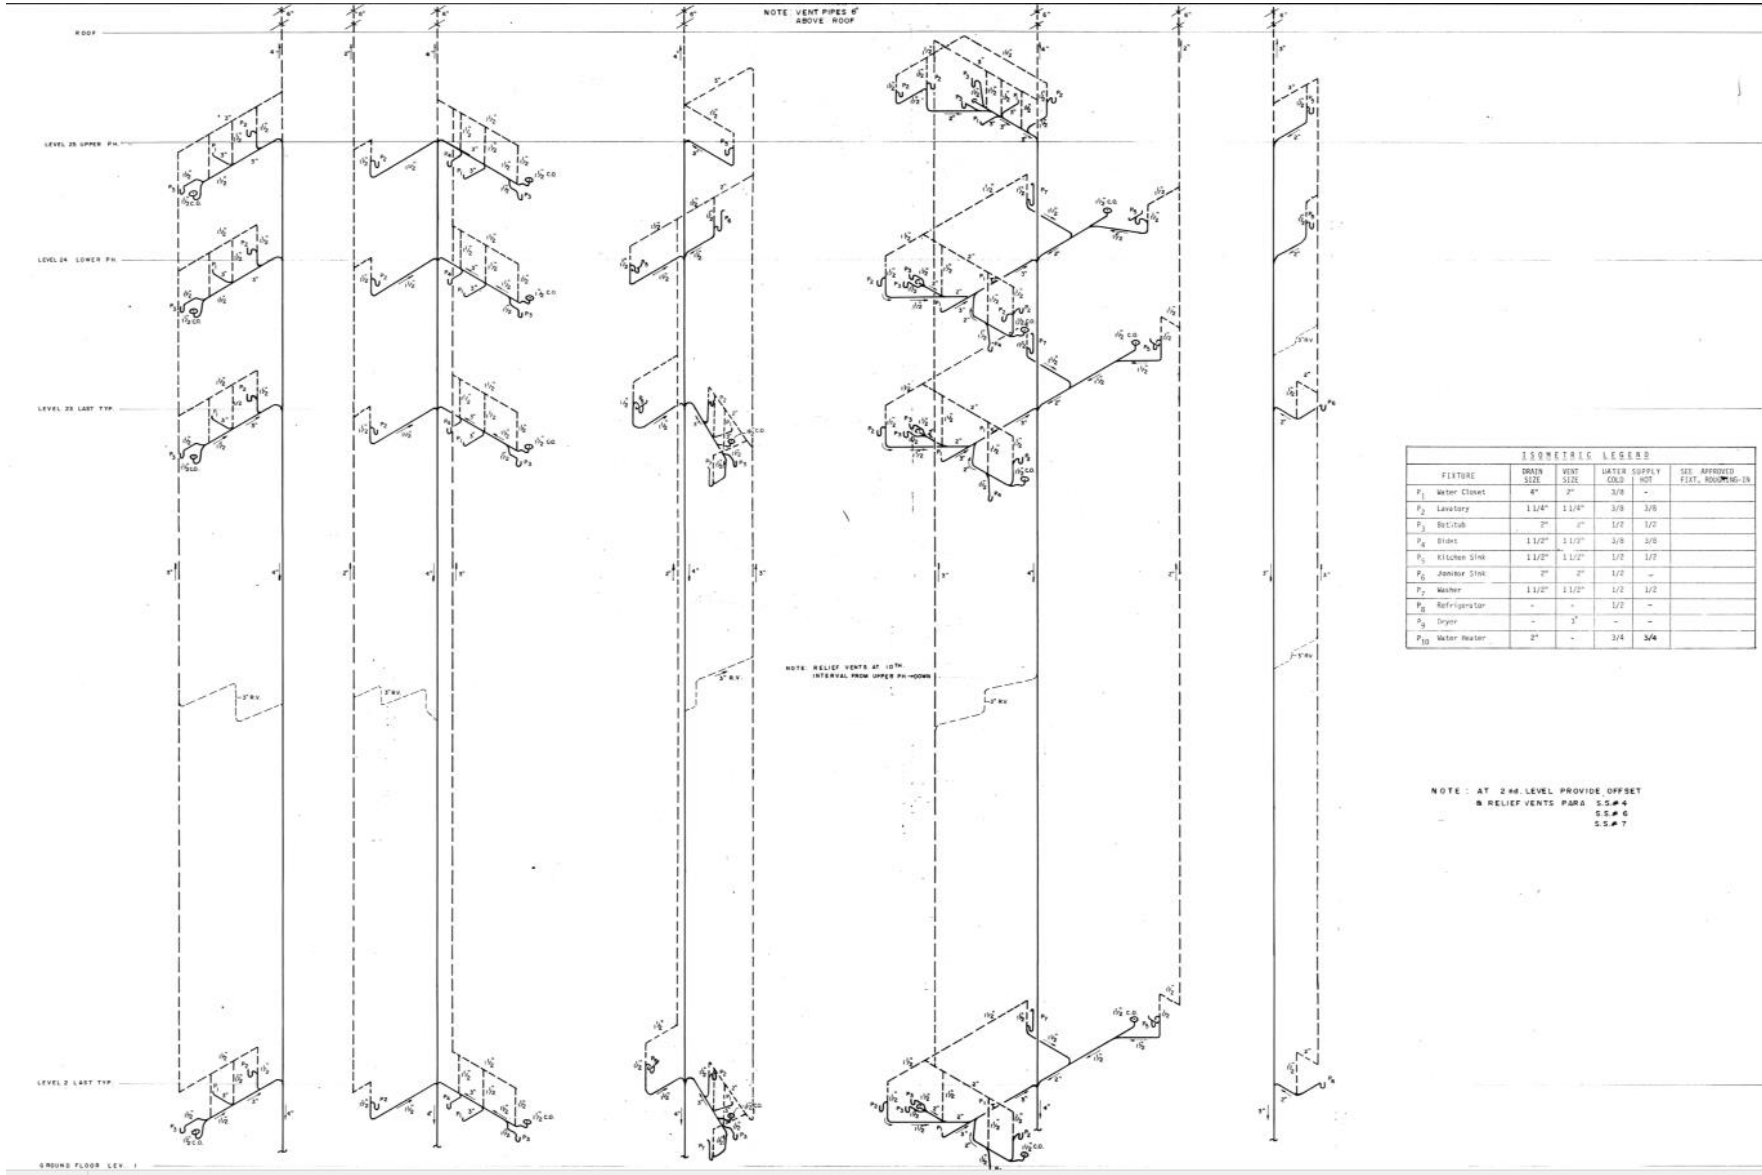

SEE 102 FOR RAYED GROUT LOCATED FROM 1ST FLOOR OF THIS PACKAGE SHEET A-18

TYPICAL THREE-BEDROOM UNIT
SCALE 1/4" = 1'-0"

THREE BEDROOM
TYPICAL FLOOR

TYPICAL FLOOR PLAN
 SCALE 1/8"=1'-0"

THREE BEDROOM

ISOMETRIC LEGEND