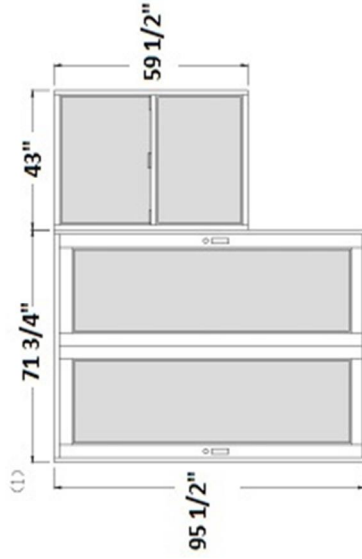

**PLAZA DEL MAR
APARTAMENTOS 02 Y 03**

SALA

Puerta Sliding 2 Hojas, Heavy Duty Full Glass
Ventana Guillotina, Heavy Duty Full Glass
Cristal Laminado 1/4", Color Solar Gray
Aluminio Color Anonizado

CUARTO #1

Puerta Sólida Aluminio o Madera (Color de la Pared)
Ventana de Guillotina, Heavy Duty Full Glass
Cristal 1/4" Laminado, Color Solar Gray
Aluminio Color Anonizado

CUARTO #2

Puerta Sólida Aluminio o Madera (Color de la Pared)
Ventana de Guillotina, Heavy Duty Full Glass
Cristal 1/4" Laminado, Color Solar Gray
Aluminio Color Anonizado

SEE 102 FOR RAYED GROUT LOCATED FROM 1ST FLOOR OF THIS PACKAGE SHEET A-18

TYPICAL THREE-BEDROOM UNIT
SCALE 1/4" = 1'-0"

THREE BEDROOM
TYPICAL FLOOR

TYPICAL FLOOR PLAN
 SCALE 1/8"=1'-0"

THREE BEDROOM

ISOMETRIC LEGEND