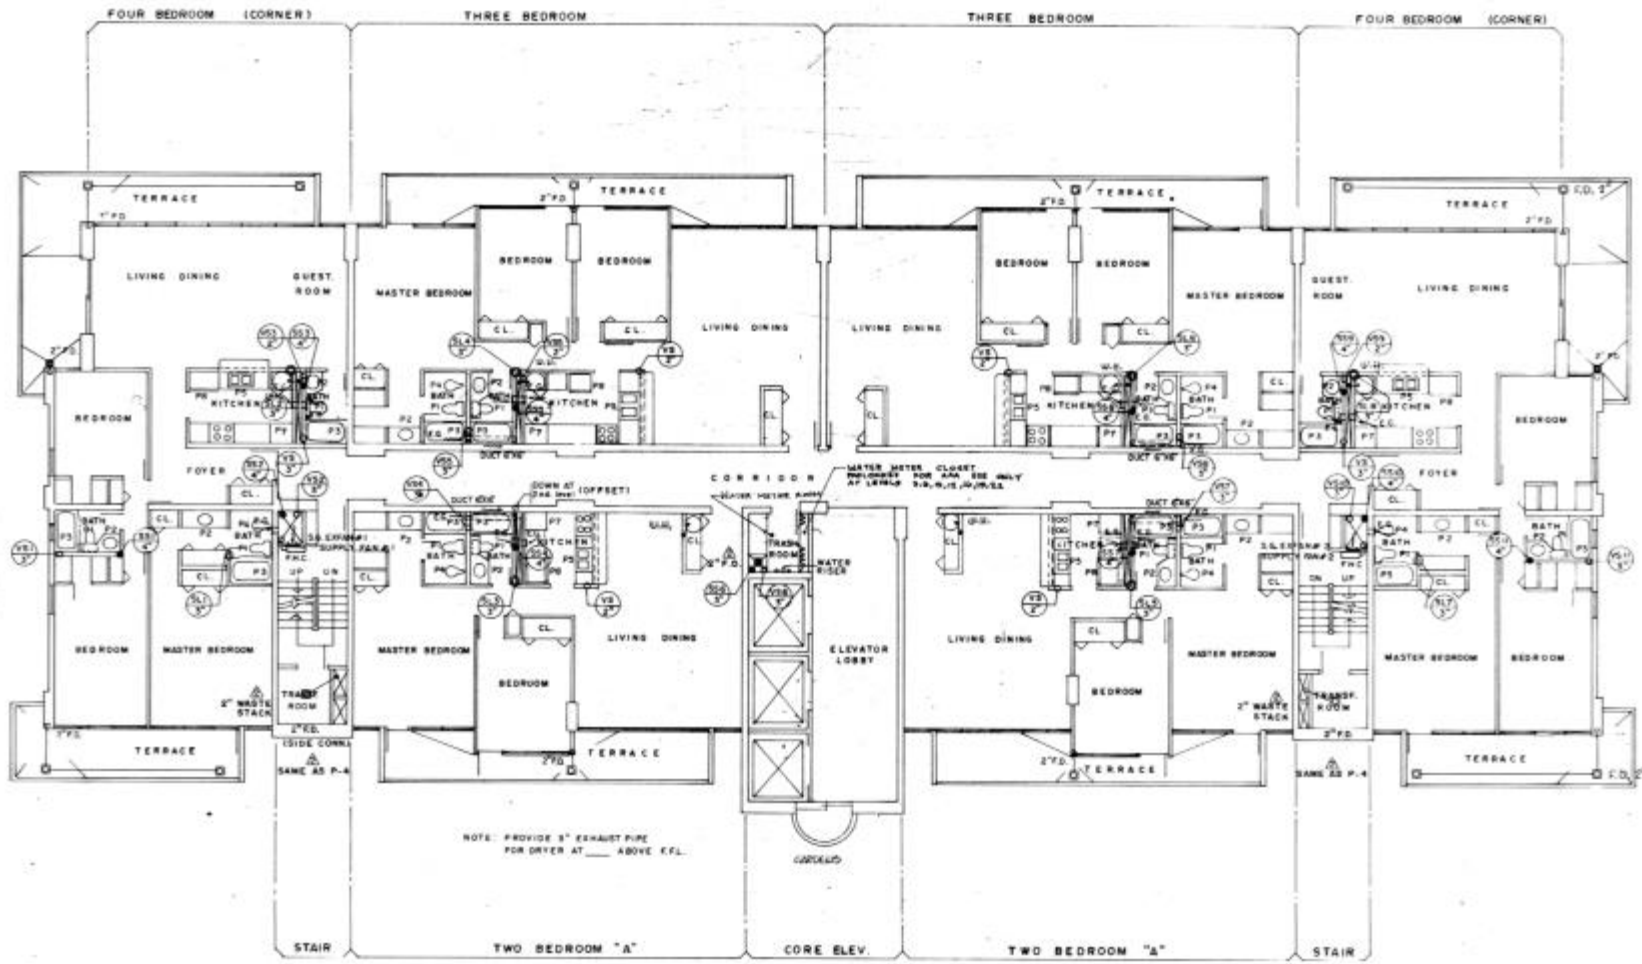

CUARTO MASTER

Puerta Sólida Aluminio o Madera (Color de la Pared)
Ventana de Guillotina, Heavy Duty Full Glass
Cristal 1/4" Laminado, Color Solar Gray
Aluminio Color Anonizado

***** RECTIFIQUE LAS MEDIDAS DE SU APARTAMENTO
PUEDA HABER VARIACION *****

SEE 102 FOR RAYED GROUT LOCATED FROM 1ST FLOOR OF THIS PACKAGE SHEET A-18

TYPICAL THREE-BEDROOM UNIT
SCALE 1/4" = 1'-0"

THREE BEDROOM
TYPICAL FLOOR

TYPICAL FLOOR PLAN
 SCALE 1/8"=1'-0"

THREE BEDROOM

ISOMETRIC LEGEND

FITURE	DRAIN SIZE	VENT SIZE	WATER SUPPLY		SEE APPROVED FIT. ROOM 40-78
			COND.	HOT	
P ₁ Water Closet	4"	2"	3/8	-	
P ₂ Lavatory	1 1/4"	1 1/4"	3/8	3/8	
P ₃ Bidet	2"	1"	1/2	1/2	
P ₄ Sinks	1 1/2"	1 1/2"	3/8	3/8	
P ₅ Kitchen Sink	1 1/2"	1 1/2"	1/2	1/2	
P ₆ Janitor Sink	2"	2"	1/2	-	
P ₇ Washer	1 1/2"	1 1/2"	1/2	1/2	
P ₈ Refrigerator	-	-	1/2	-	
P ₉ Dryer	-	2"	-	-	
P ₁₀ Water Heater	2"	-	3/4	3/4	