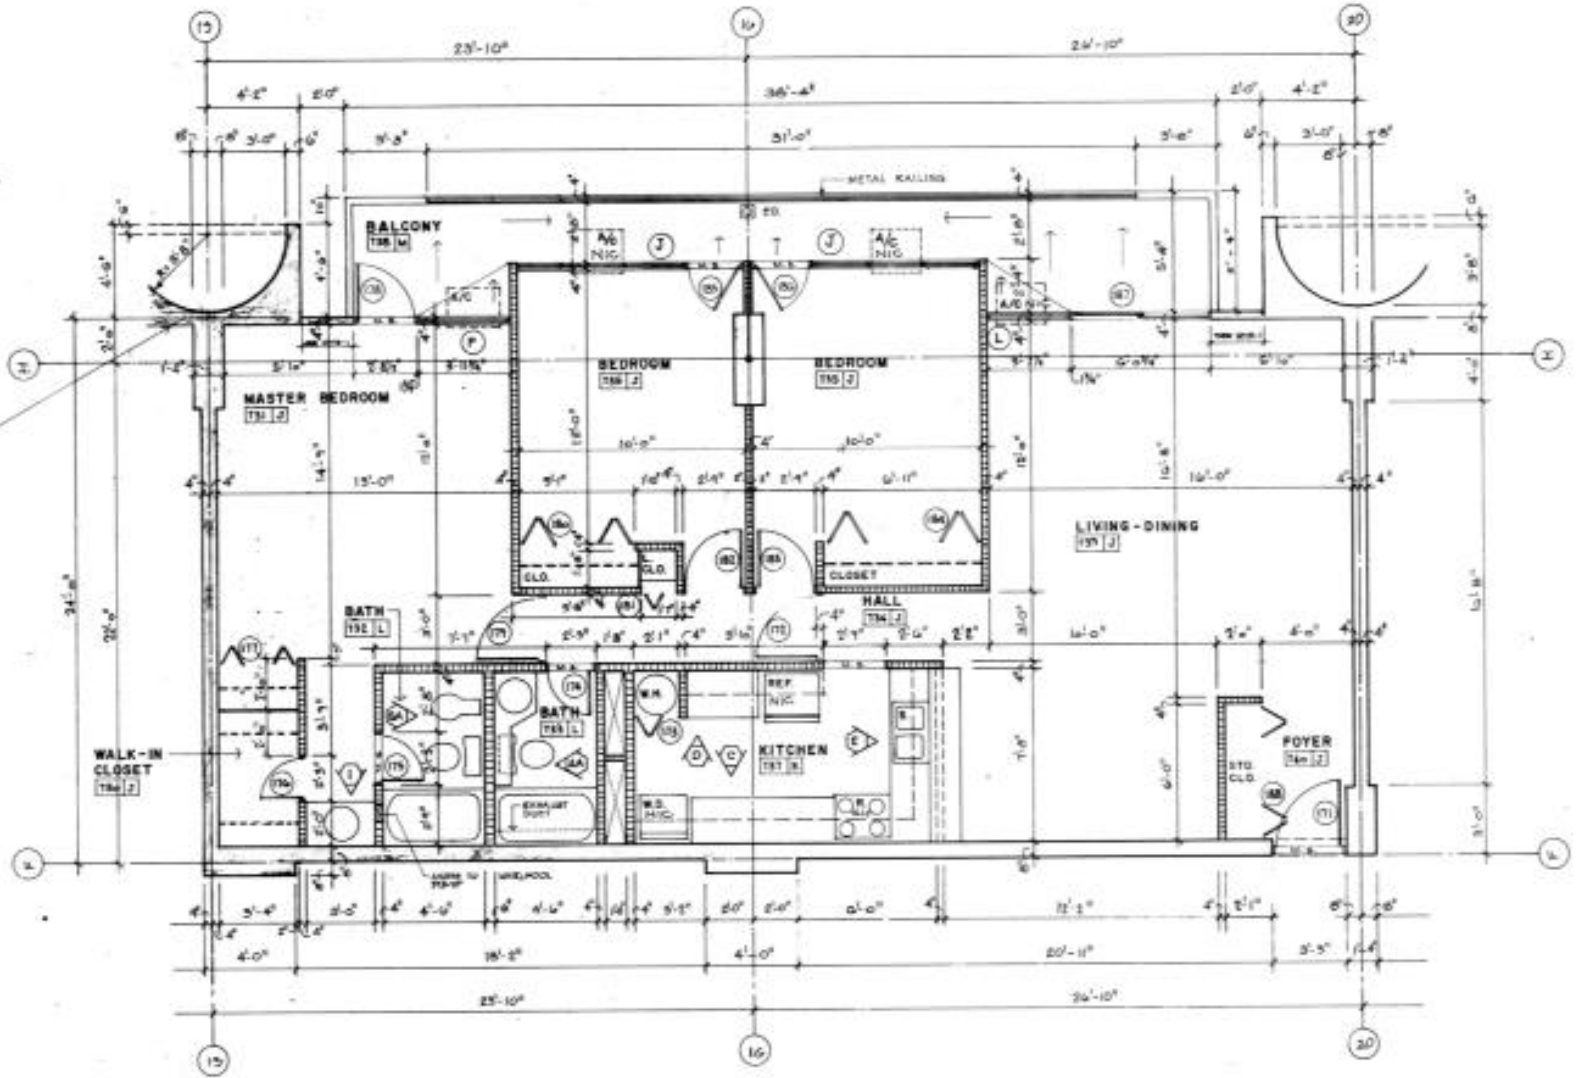

Puerta Sólida Aluminio o Madera (Color de la Pared)
Ventana de Guillotina, Heavy Duty Full Glass
Cristal 1/4" Laminado, Color Solar Gray
Aluminio Color Anonizado

CUARTO #2

Puerta Sólida Aluminio o Madera (Color de la Pared)
Ventana de Guillotina, Heavy Duty Full Glass
Cristal 1/4" Laminado, Color Solar Gray
Aluminio Color Anonizado

SEE 102 FOR RAYED GROUT LOCATED FROM 1ST FLOOR OF THIS PACKAGE SHEET A-18

TYPICAL THREE-BEDROOM UNIT
SCALE 1/4" = 1'-0"

THREE BEDROOM
TYPICAL FLOOR

TYPICAL FLOOR PLAN
 SCALE 1/8"=1'-0"

THREE BEDROOM

ISOMETRIC LEGEND