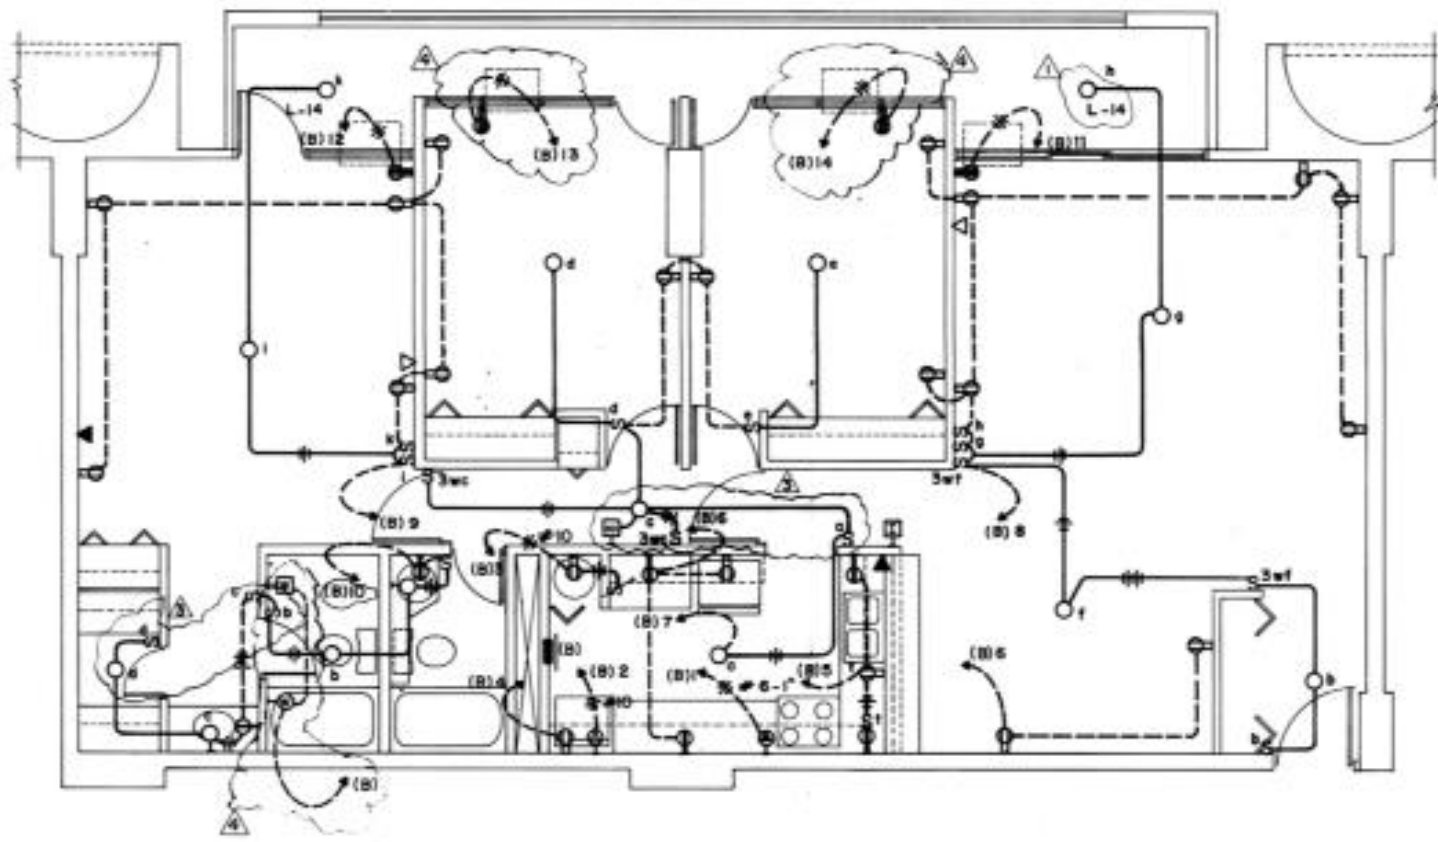

CUARTO MASTER

Puerta Sólida Aluminio o Madera (Color de la Pared)
Ventana de Guillotina, Heavy Duty Full Glass
Cristal 1/4" Laminado, Color Solar Gray
Aluminio Color Anonizado

***** RECTIFIQUE LAS MEDIDAS DE SU APARTAMENTO
PUEDA HABER VARIACION *****

SEE 102 FOR RAYED GROUT LOCATED FROM 1ST FLOOR OF THIS PACKAGE SHEET A-18

TYPICAL THREE-BEDROOM UNIT
SCALE 1/4" = 1'-0"

THREE BEDROOM
TYPICAL FLOOR

TYPICAL FLOOR PLAN
 SCALE 1/8"=1'-0"

THREE BEDROOM

ISOMETRIC LEGEND

FITURE	DRAIN SIZE	VENT SIZE	WATER SUPPLY		SEE APPROVED FIT. ROOM 40-78
			COND.	HOT	
P ₁ Water Closet	4"	2"	3/8	-	
P ₂ Lavatory	1 1/4"	1 1/4"	3/8	3/8	
P ₃ Bidet	2"	1"	1/2	1/2	
P ₄ Sinks	1 1/2"	1 1/2"	3/8	3/8	
P ₅ Kitchen Sink	1 1/2"	1 1/2"	1/2	1/2	
P ₆ Janitor Sink	2"	2"	1/2	-	
P ₇ Washer	1 1/2"	1 1/2"	1/2	1/2	
P ₈ Refrigerator	-	-	1/2	-	
P ₉ Dryer	-	2"	-	-	
P ₁₀ Water Heater	2"	-	3/4	3/4	