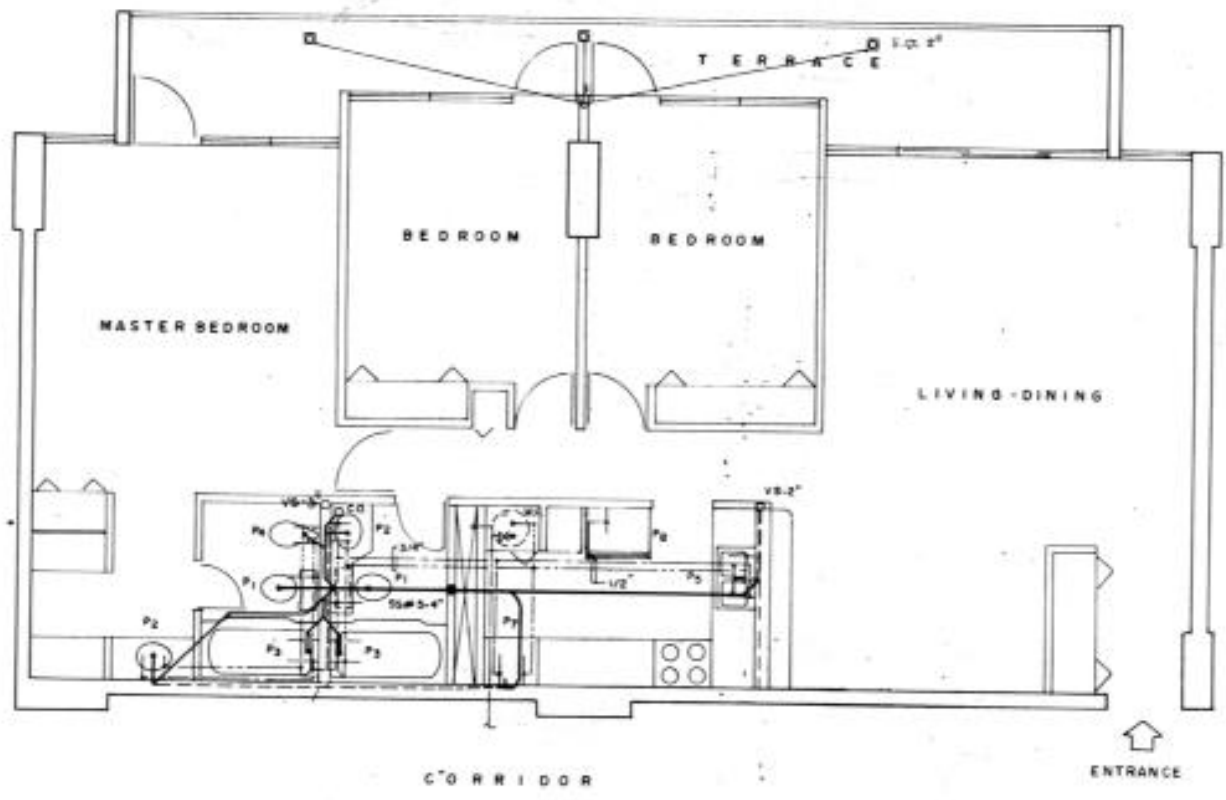

SEE 102 FOR RAYED GROUT LOCATED FROM 1ST FLOOR OF THIS PACKAGE SHEET A-18

TYPICAL THREE-BEDROOM UNIT
SCALE 1/4" = 1'-0"

THREE BEDROOM
TYPICAL FLOOR

TYPICAL FLOOR PLAN
 SCALE 1/8"=1'-0"

THREE BEDROOM

ISOMETRIC LEGEND

FITURE	DRAIN SIZE	VENT SIZE	WATER SUPPLY		SEE APPROVED FIT. ROOM 40-78
			COND.	HOT	
P ₁ Water Closet	4"	2"	3/8	-	
P ₂ Lavatory	1 1/4"	1 1/4"	3/8	3/8	
P ₃ Bidet	2"	1"	1/2	1/2	
P ₄ Sinks	1 1/2"	1 1/2"	3/8	3/8	
P ₅ Kitchen Sink	1 1/2"	1 1/2"	1/2	1/2	
P ₆ Janitor Sink	2"	2"	1/2	-	
P ₇ Washer	1 1/2"	1 1/2"	1/2	1/2	
P ₈ Refrigerator	-	-	1/2	-	
P ₉ Dryer	-	2"	-	-	
P ₁₀ Water Heater	2"	-	3/4	3/4	