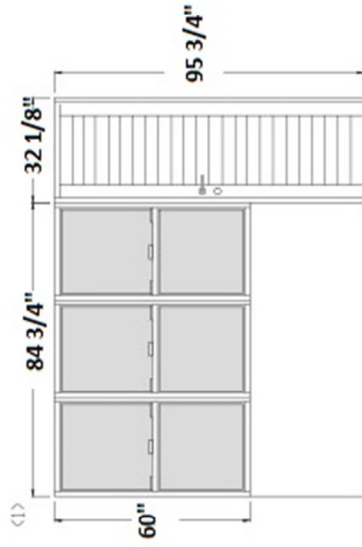

**PLAZA DEL MAR
APARTAMENTOS 02 Y 03**

SALA

Puerta Sliding 2 Hojas, Heavy Duty Full Glass
Ventana Guillotina, Heavy Duty Full Glass
Cristal Laminado 1/4", Color Solar Gray
Aluminio Color Anonizado

CUARTO #1

Puerta Sólida Aluminio o Madera (Color de la Pared)
Ventana de Guillotina, Heavy Duty Full Glass
Cristal 1/4" Laminado, Color Solar Gray
Aluminio Color Anonizado

CUARTO #2

Puerta Sólida Aluminio o Madera (Color de la Pared)
Ventana de Guillotina, Heavy Duty Full Glass
Cristal 1/4" Laminado, Color Solar Gray
Aluminio Color Anonizado

SEE 102 FOR RAYED GROUT LOCATED FROM 1ST FLOOR OF THIS PACKAGE SHEET A-18

TYPICAL THREE-BEDROOM UNIT
SCALE 1/4" = 1'-0"

THREE BEDROOM
TYPICAL FLOOR

TYPICAL FLOOR PLAN
 SCALE 1/8"=1'-0"

THREE BEDROOM

ISOMETRIC LEGEND